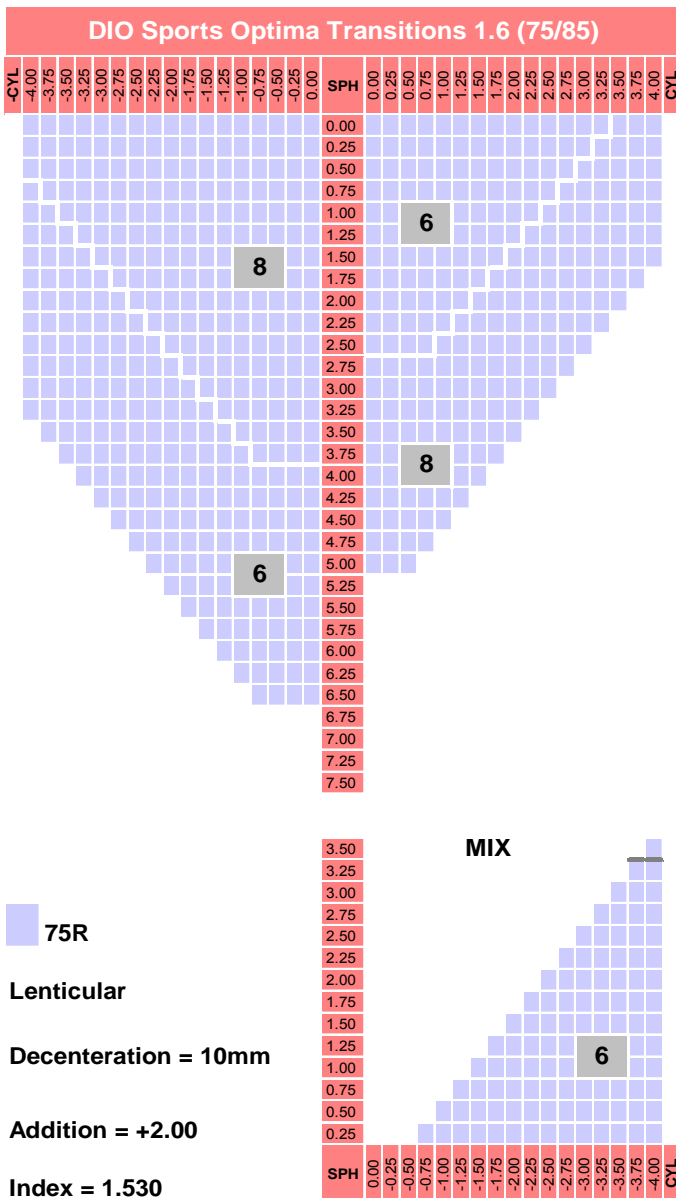

DIO Sports Optima Transitions 1.6

Specification

Material	MR8	Addition (dpt)	0.75~3.50
Refractive Index	1.597	Base curve	6/8BC
Gravity	1.30	Max Diameters (mm)	75
Abbe Value	42	Fitting Height (mm)	16/18/20/22
UV cut off (mm)	400	Available Corridor length (mm)	7/9/11/13
Color	Grey/Brown	ID Mark	DXB

Lens Features

- Individually customized & Optimized design
- Dynamic Vision Optimization for clear panoramic vision
- Rx compensation with wearer's parameters
- Slim down edge for thin & light weight
- Fitting cross at 4mm above PRP
- Remote edging service for most of Sports Sunglasses

Power Chart

Lens Marking Layout

Add-on Features

- Precal
- Remote Edging
- Special thickness
- Rx compensation
- Decentration
- Hi cylinder (4-6)
- Prism ($\leq 4 \Delta$)
- Mirror coating

* When your prescription is over of range, please contact us directly.