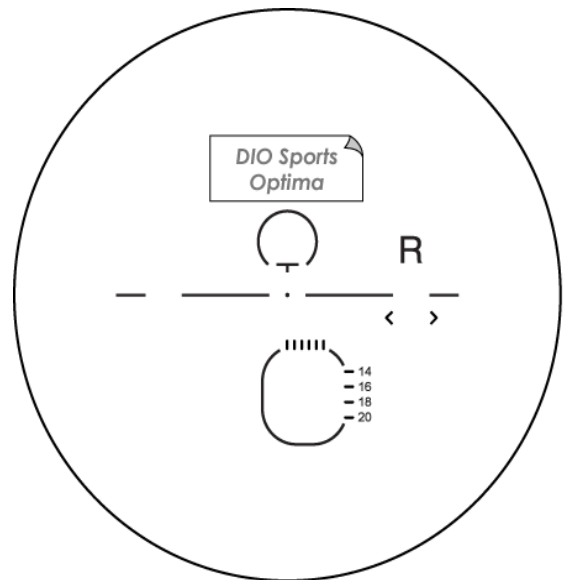

DIO Sports Optima Transitions 1.6

Specification

Material	MR8	Addition (dpt)	0.75~3.50
Refractive Index	1.597	Base curve	6/8BC
Gravity	1.30	Max Diameters (mm)	75
Abbe Value	42	Fitting Height (mm)	16/18/20/22
UV cut off (mm)	400	Available Corridor length (mm)	7/9/11/13
Color	Grey/Brown	ID Mark	DXB

Lens Features

- Individually customized & Optimized design
- Dynamic Vision Optimization for clear panoramic vision
- Rx compensation with wearer's parameters
- Slim down edge for thin & light weight
- Fitting cross at 4mm above PRP
- Remote edging service for most of Sports Sunglasses

Power Chart

Lens Marking Layout

Add-on Features

- Precal
- Remote Edging
- Special thickness
- Rx compensation
- Decentration
- Hi cylinder (4-6)
- Prism ($\leq 4 \Delta$)
- Mirror coating

* When your prescription is over of range, please contact us directly.